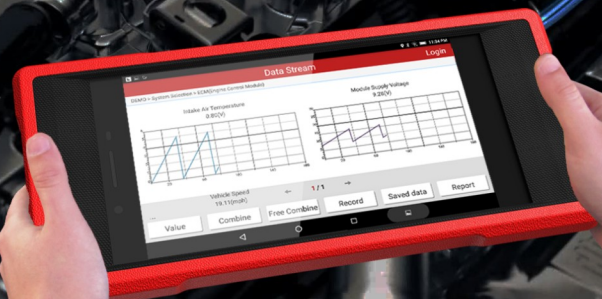

Wide Car Model Coverage

Applicable for 12V ECU, Covering over Most of the Car Models from Asia, Europe and America

Basic Functions

Read DTC, Clear DTC, Read Data Stream and ID information, Actuation Test...

Abundant Special Function

Support special function of most Asia, Europe and America cars system

Remote Diagnosis

Support Remote Diagnosis between Workshops

One-click Upgrade

Update the Software Online by One Click

REAL-TIME REMOTE DIAGNOSIS

X-431 Pro Lite Details

SPECIFICATION

Working Temperature: -10 °C to 50°C
Power Consumption: ≤2W
Test Voltage: 9V DC--18V DC
Bluetooth: Within 100 meters
Diagnostic Method: Bluetooth
Size: 58*47*24mm
Vehicle Protocols: K/L Line, Single CAN, Double CAN, J1850 PWM, J1850 VPW, CCD, Fault-tolerance CAN.