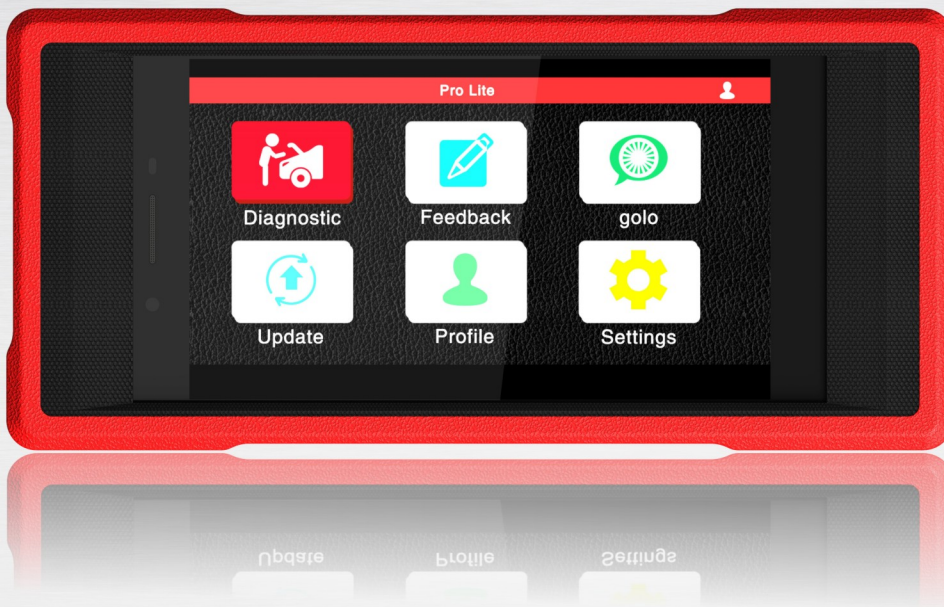

LAUNCH

Create - Change

X-431 Pro Lite

**NEW
ARRIVAL**

Small sized X-431 Pro Lite inherits powerful diagnostic functions of LAUNCH X-431 Scanner. Integrated with multi-function connector, X-431 Pro Lite is easier to diagnose for workshop and technician.

Wide Car Model Coverage

Applicable for 12V ECU, Covering over Most of the Car Models from Asia, Europe and America

Basic Functions

Read DTC, Clear DTC, Read Data Stream and ID information, Actuation Test...

REAL-TIME REMOTE DIAGNOSIS

X-431 Pro Lite Details

SPECIFICATION

Working Temperature: -10 °C to 50°C
Power Consumption: ≤2W
Test Voltage: 9V DC--18V DC
Bluetooth: Within 100 meters
Diagnostic Method: Bluetooth
Size: 58*47*24mm
Vehicle Protocols: K/L Line, Single CAN, Double CAN, J1850 PWM, J1850 VPW, CCD, Fault-tolerance CAN.

SPECIFICATION

Platform: Android 6.0
Display: 7 inch color screen 1024*600
RAM: 1GB
CPU: 1.0GHz Quad-Core
Capacity: 16GB
Camera: Support
Battery: 3450mAh
Size: 248×116×45mm
Communication mode: Wi-Fi/Bluetooth 4.0/GPS