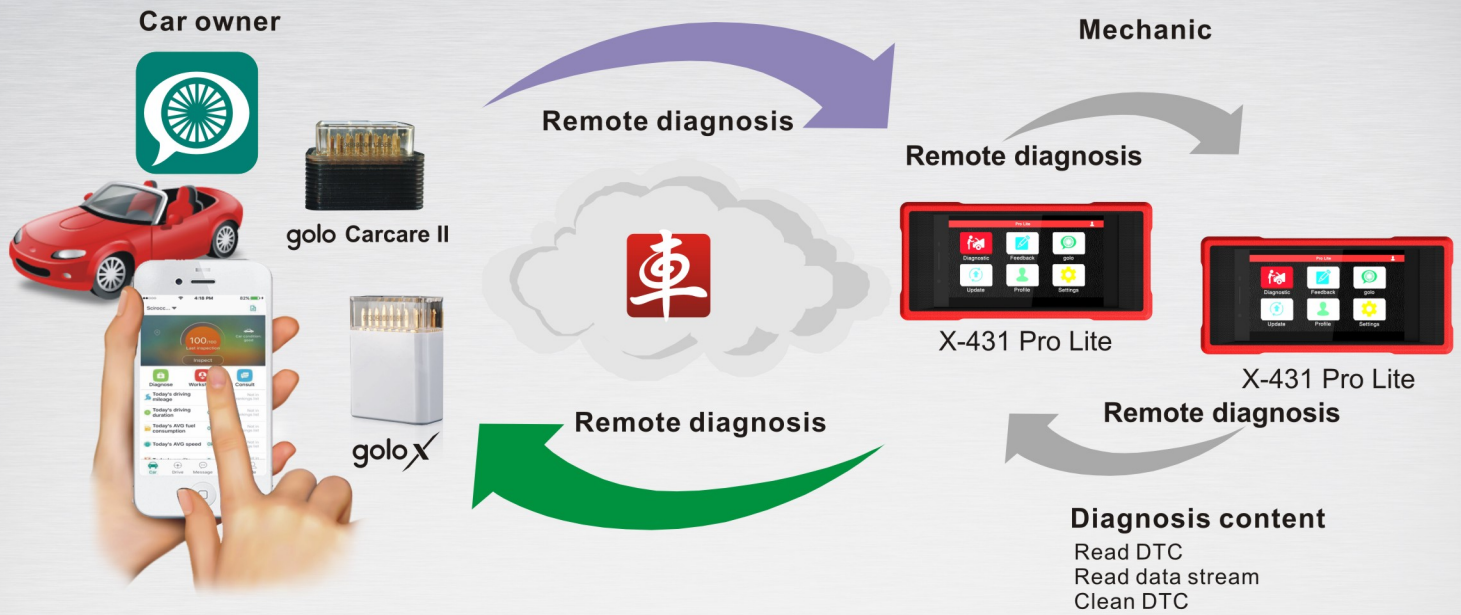

LAUNCH

Create - Change

X-431 Pro Lite

**NEW
ARRIVAL**

Small sized X-431 Pro Lite inherits powerful diagnostic functions of LAUNCH X-431 Scanner. Integrated with multi-function connector, X-431 Pro Lite is easier to diagnose for workshop and technician.

Wide Car Model Coverage

Applicable for 12V ECU, Covering over Most of the Car Models from Asia, Europe and America

Basic Functions

Read DTC, Clear DTC, Read Data Stream and ID information, Actuation Test...

Abundant Special Function

Support special function of most Asia, Europe and America cars system

Remote Diagnosis

Support Remote Diagnosis between Workshops

One-click Upgrade

Update the Software Online by One Click

REAL-TIME REMOTE DIAGNOSIS

X-431 Pro Lite Details

SPECIFICATION

Working Temperature: -10 °C to 50°C
Power Consumption: ≤2W
Test Voltage: 9V DC--18V DC
Bluetooth: Within 100 meters
Diagnostic Method: Bluetooth
Size: 58*47*24mm
Vehicle Protocols: K/L Line, Single CAN, Double CAN, J1850 PWM, J1850 VPW, CCD, Fault-tolerance CAN.